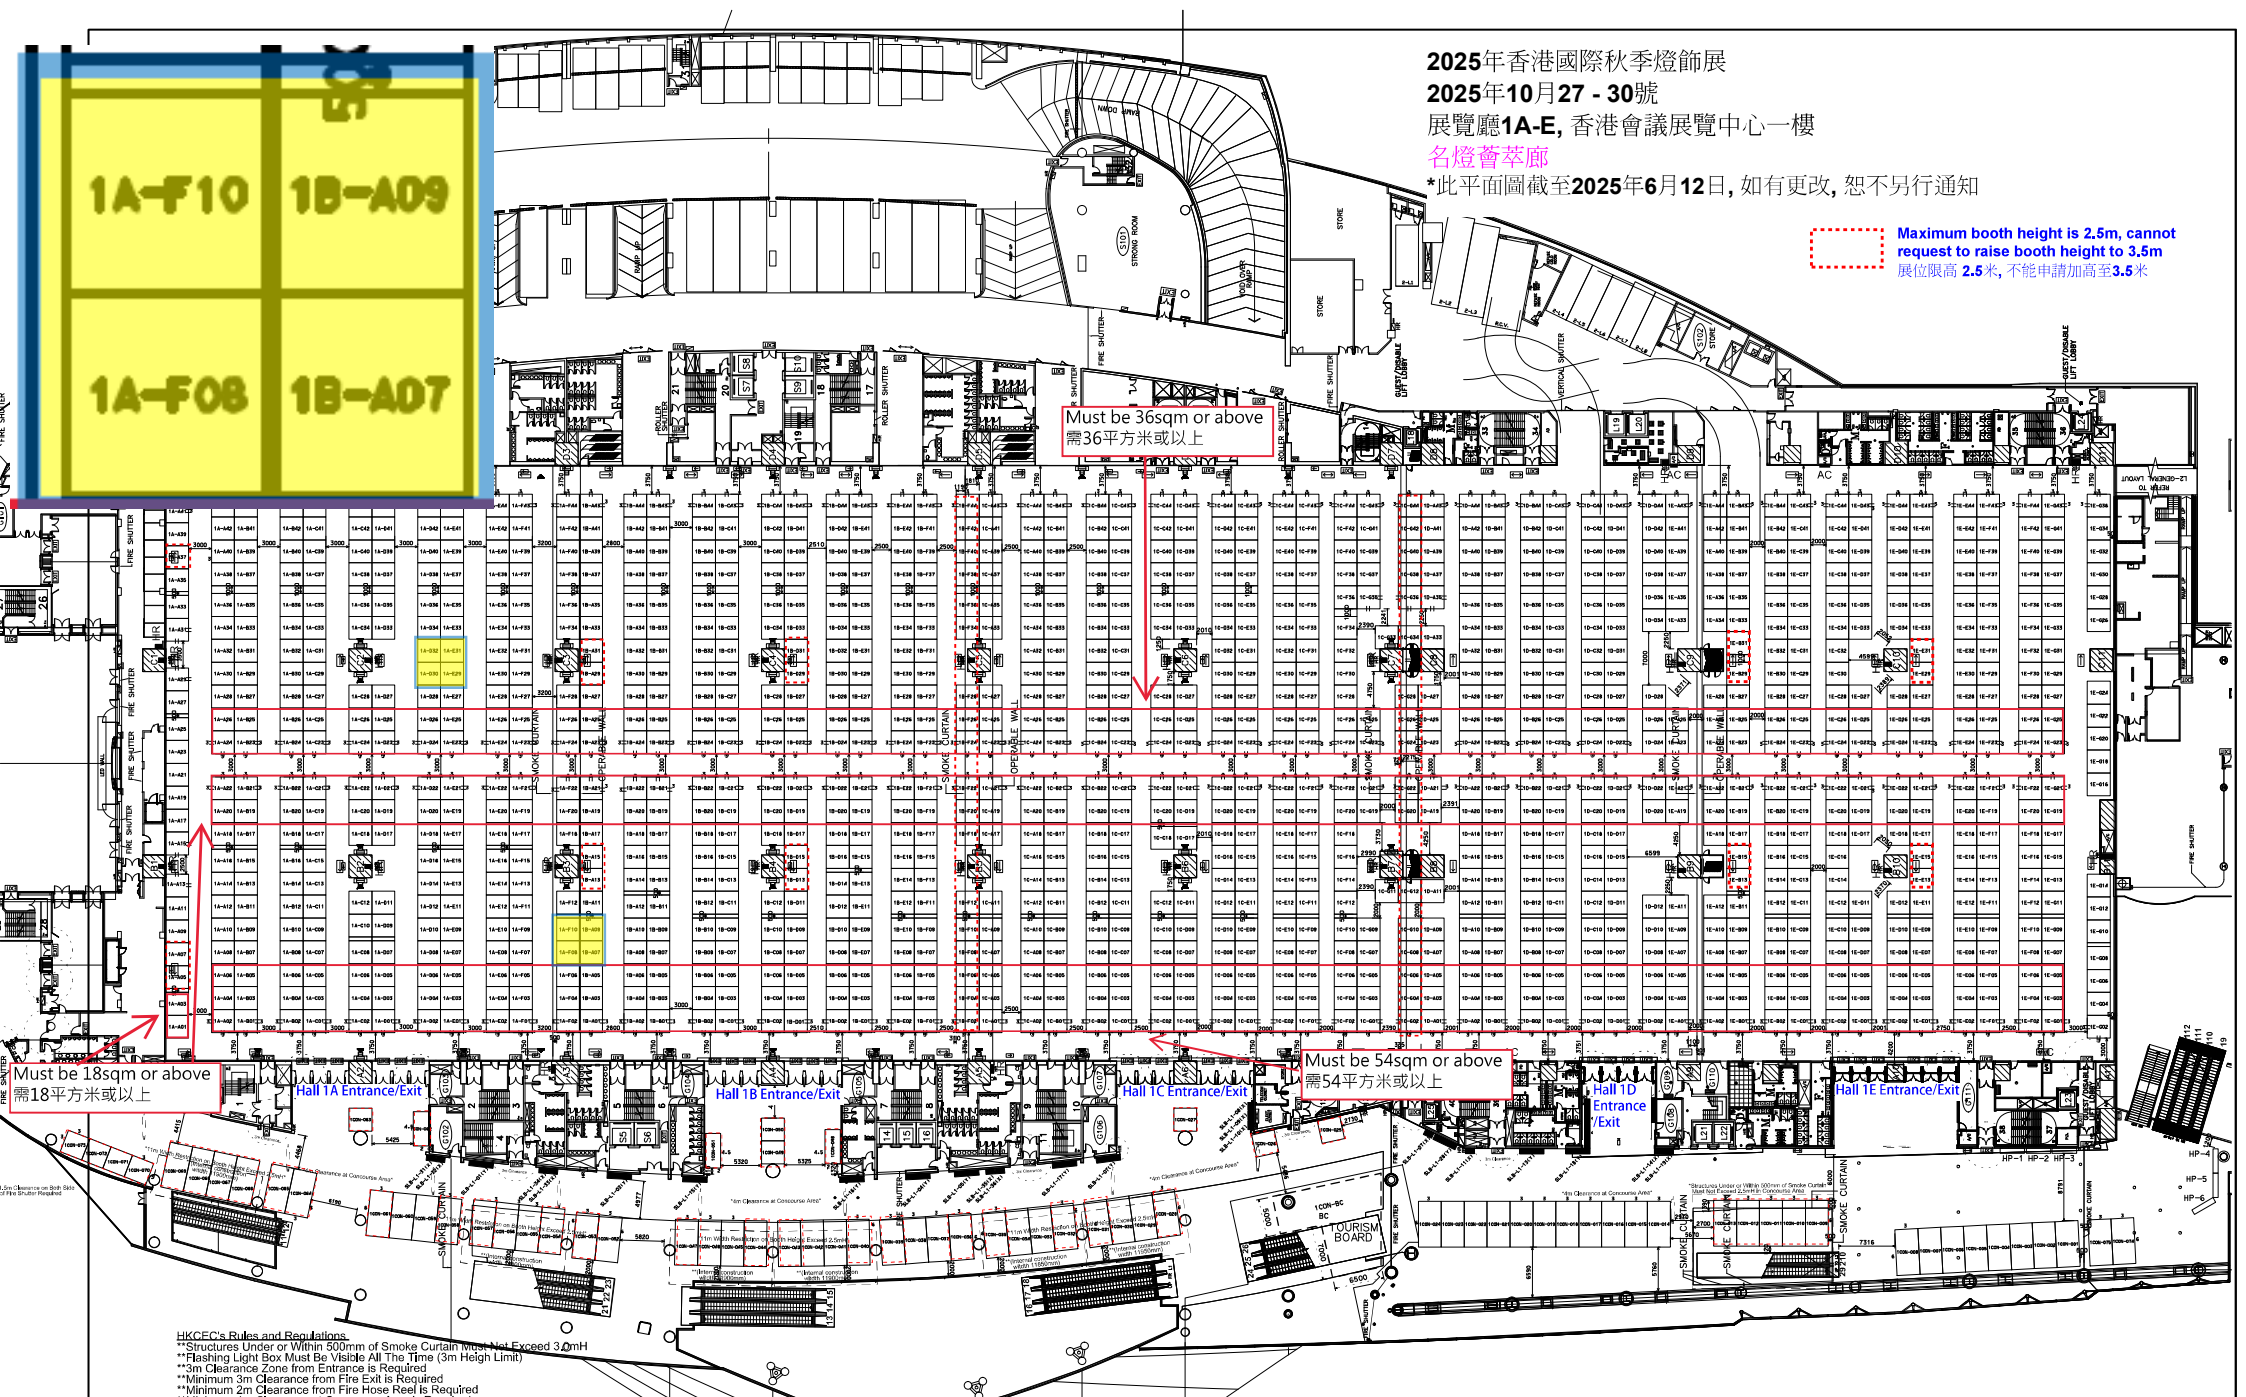

2025年香港國際秋季燈飾展
2025年10月27 - 30號
展覽廳1A-E, 香港會議展覽中心一樓
名燈薈萃廊
*此平面圖截至2025年6月12日, 如有更改, 恕不另行通知

Maximum booth height is 2.5m, cannot request to raise booth height to 3.5m
展位限高 2.5米, 不能申請加高至3.5米

NOTES UNLESS OTHERWISE SPECIFIED ALL DIMENSIONS ARE IN MM.

.....

.....

.....

REVISION
1.0 05/06/2025

DATE: 05-06-2025
SCALE: 1:700
DRAWN BY: TIM
CHECKED BY:

TITLE
HALL 1
LAYOUT PLAN
(LEVEL 1)

PROJECT
HK INTERNATIONAL
LIGHTING FAIR 2025
(AUTUMN EDITION)
DATE: 27-30 OCTOBER, 2025

SHEET
1